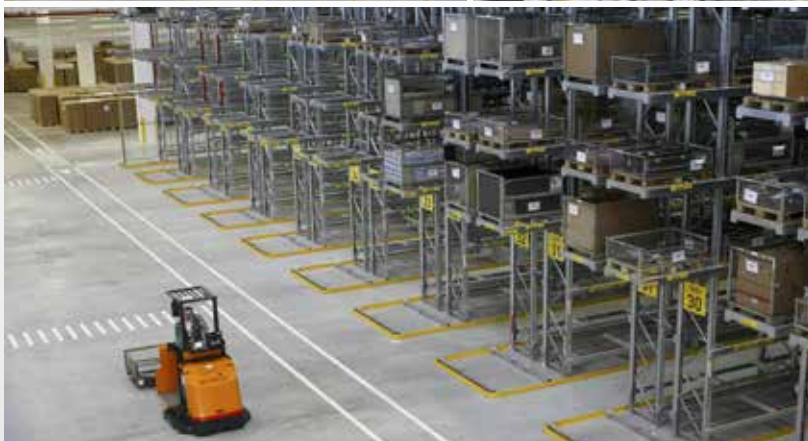

P90 Narrow Aisle and High Bay Racking

- for faster order picking

- ✓ Narrow Aisles allow for better floor utilisation
- ✓ Used in conjunction with special forklift trucks
- ✓ Suitable for all pallet types
- ✓ Available in galvanised finish to optimise warehouse lighting
- ✓ Pallet handling and picking on all levels with combination truck